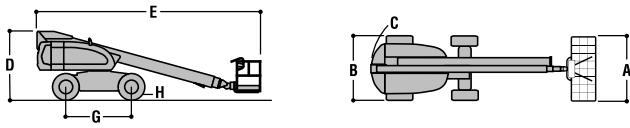

JLG MODEL 600S