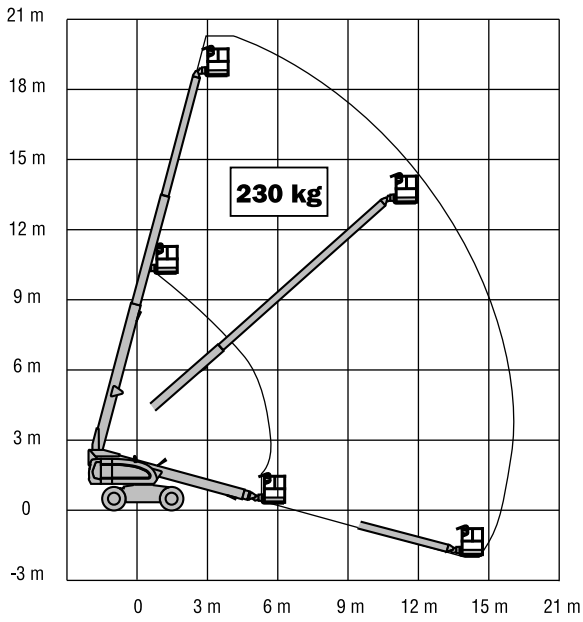

JLG MODEL 600S