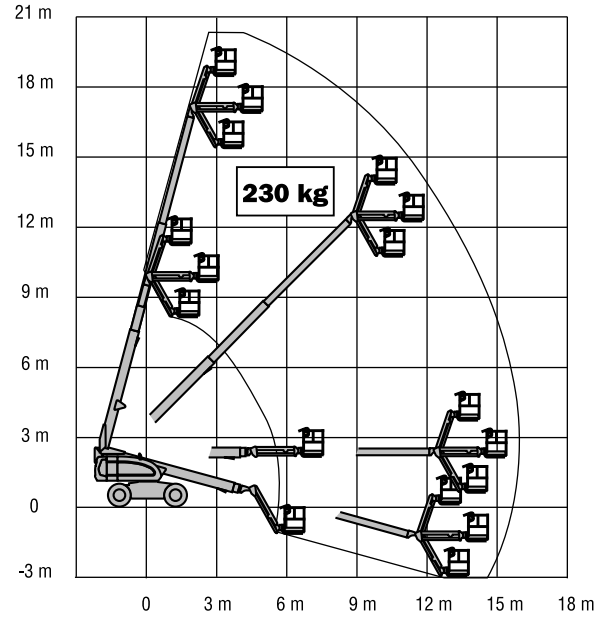

JLG MODEL 600SJ