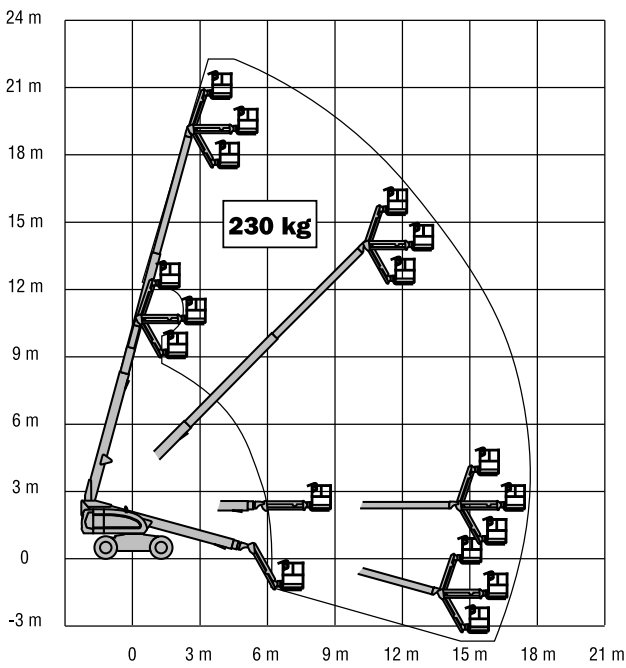

JLG MODEL 660SJ