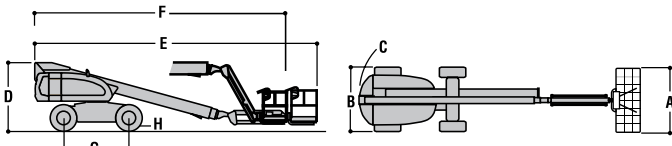

JLG MODEL 660SJ