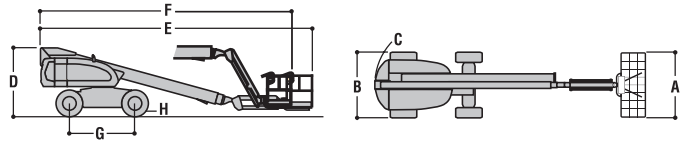

JLG MODEL 600SJ